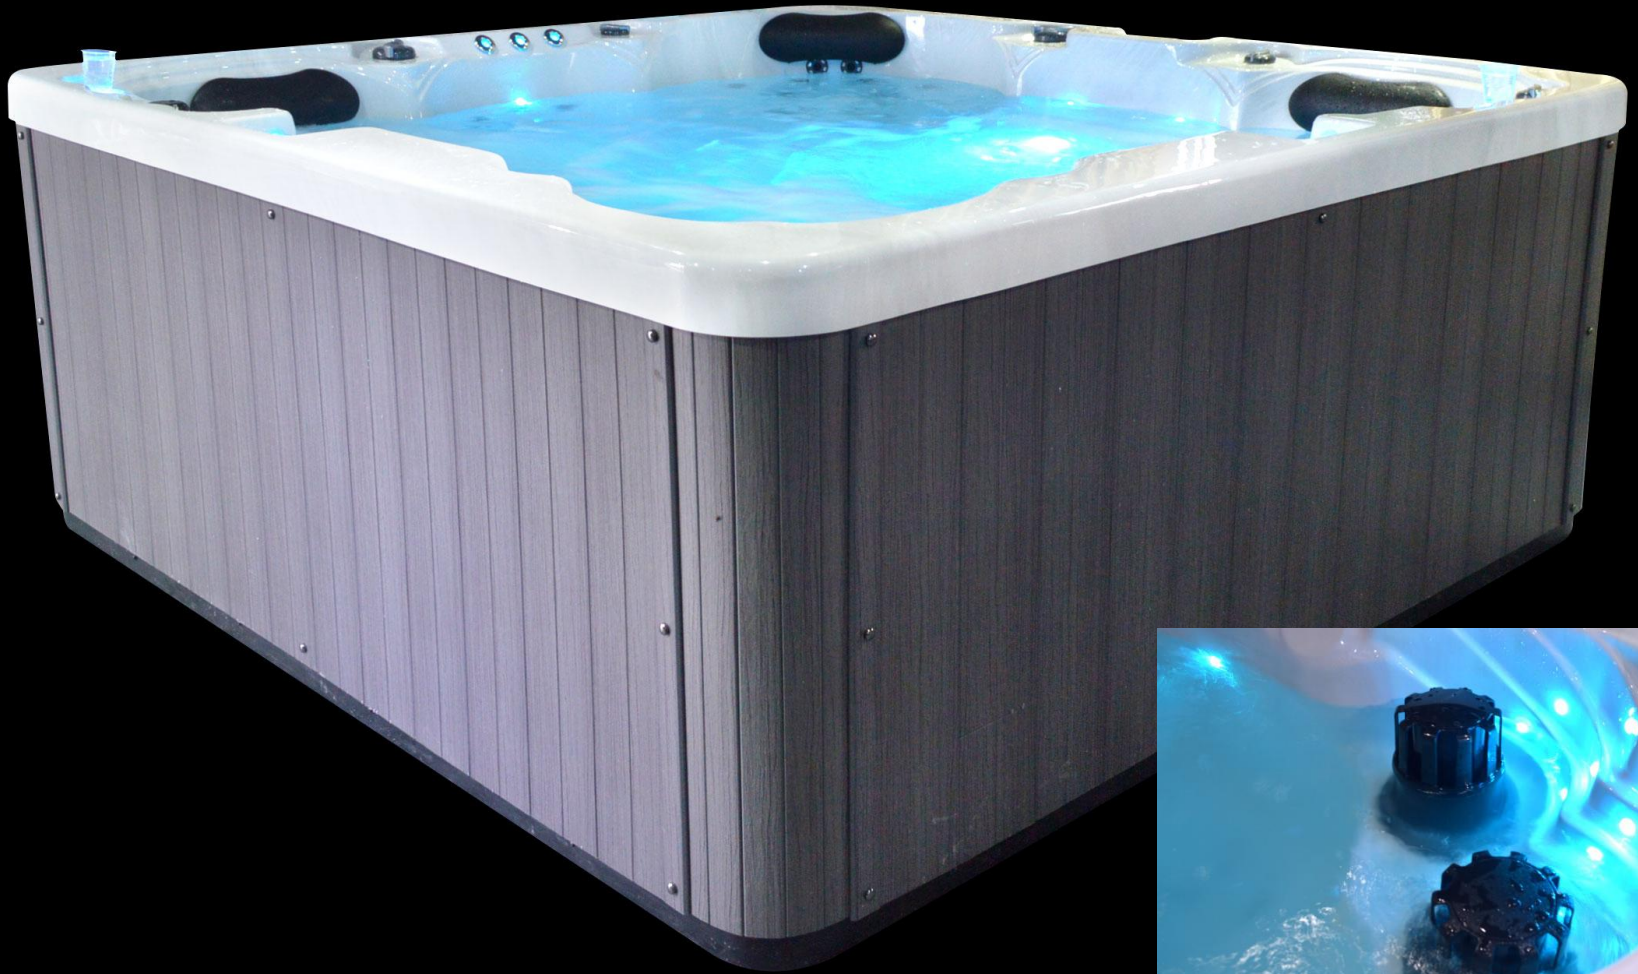

Hand massage ; hand massagers for two lounges.

Massage for Legs

Foot massage for each place , 8 powerful jets on the lounges.

Foot massage

Foot massages , on the spa base line , you can stand steady for foot massage.

Neck massage

Each pillow with two neck massage
jets

New soft pillow

- Hollow pillow, softer , more comfortable.
- Hollow pillow , Prevent deforming.
- Easy to install and uninstall.

Big jets

7.5" big jets , massage for foot and hand ; more powerful and more stronger.

Seats design

Width and depth , more suitable for European.

Inner step

Inner step inside the spa , convinient for people out or in , you can take it as a resting place.

Semi-lounger design

Semi-lounger like chair design, let you more comfortable.

Lounge design

Lounge design for the people of different height.

Super filtering effect

Two filters, double filter effect

6 outlets inside the spa,
make faster water circulating.

Super filtering effect

Two filters, double filter effect