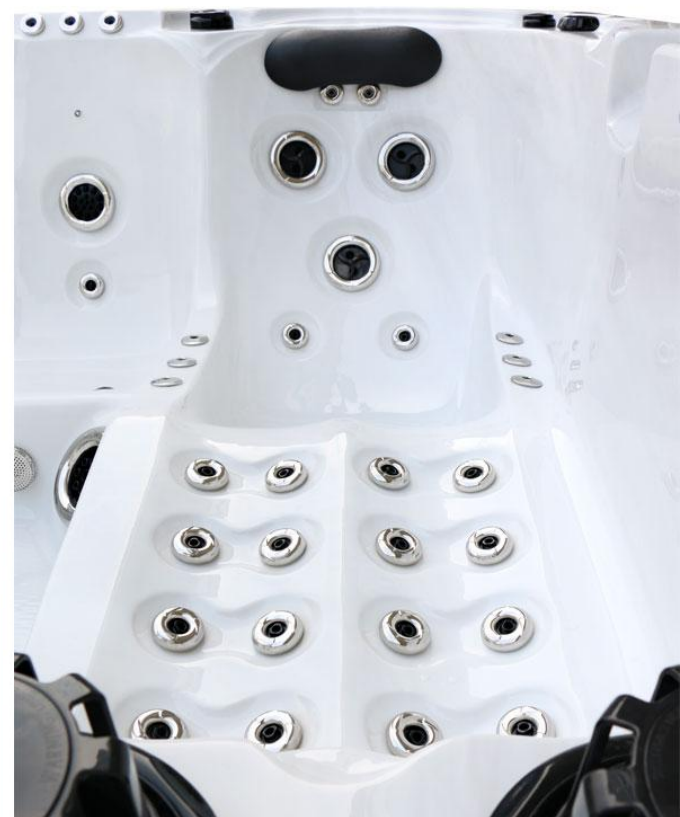

Hand massage ; hand massagers for two lounges.

Massage for Legs

Foot massage for each place , 8 powerful jets on the lounges.

Foot massage

Foot massages , on the spa base line , you can stand steady for foot massage.

Neck massage

Each pillow with two neck massage
jets

New soft pillow

- Hollow pillow, softer , more comfortable.
- Hollow pillow , Prevent deforming.
- Easy to install and uninstall.

Big jets

7.5" big jets , massage for foot and hand ; more powerful and more stronger.

Seats design

Width and depth , more suitable for European.

Inner step

Inner step inside the spa , convinient for people out or in , you can take it as a resting place.

Semi-lounger design

Semi-lounger like chair design, let you more comfortable.