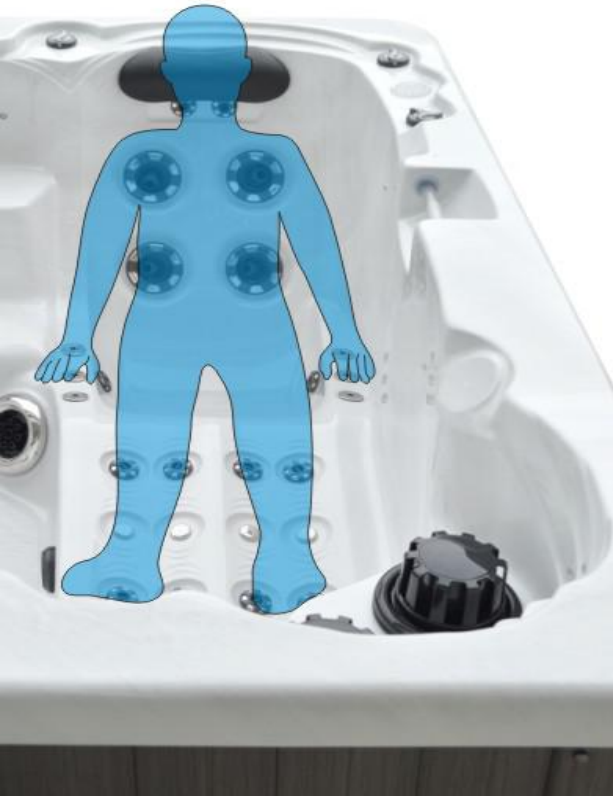

Hand massage ; hand massagers for two lounges.

Massage for Legs

Foot massage for each place , 8 powerful jets on the lounges.

Foot massage

Foot massages , on the spa base line , you can stand steady for foot massage.

Neck massage

Each pillow with two neck massage
jets

New soft pillow

- Hollow pillow, softer , more comfortable.
- Hollow pillow , Prevent deforming.
- Easy to install and uninstall.

Big jets

7.5" big jets , massage for foot and hand ; more powerful and more stronger.

Seats design

Width and depth , more suitable for European.

Inner step

Inner step inside the spa , convinient for people out or in , you can take it as a resting place.

Semi-lounger design

Semi-lounger like chair design, let you more comfortable.

Lounge design

Lounge design for the people of different height.

Super filtering effect

Two filters, double filter effect

6 outlets inside the spa,
make faster water circulating.

Super filtering effect

Two filters, double filter effect