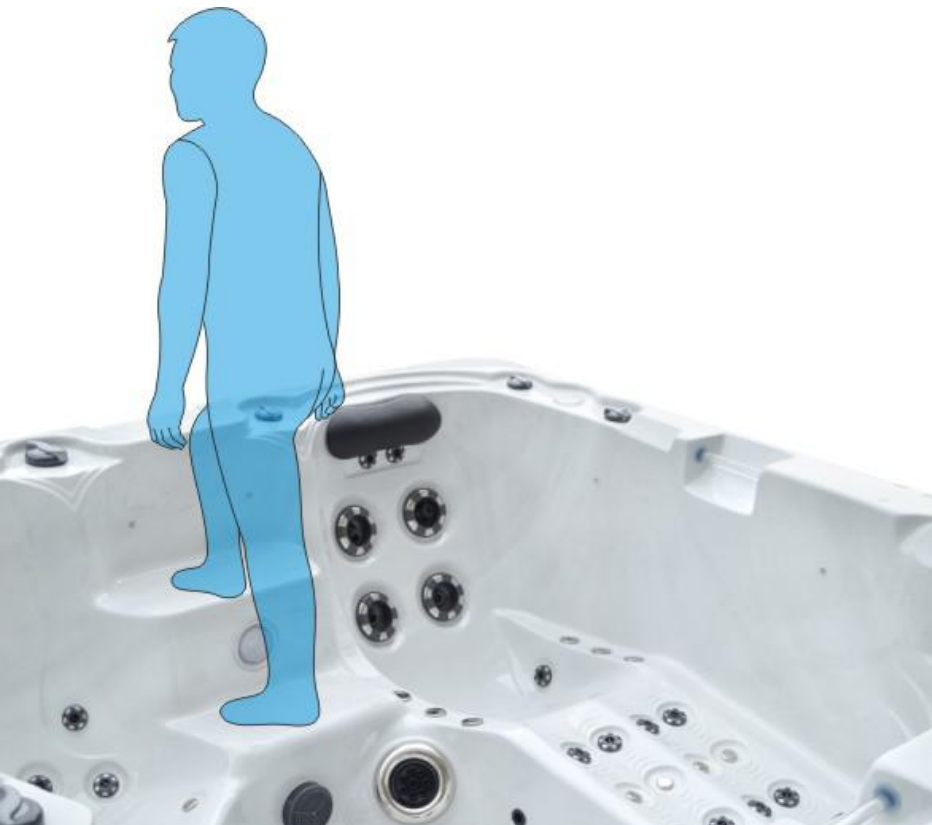

New Model

• • • • •

S603 Introduction

Size

01

Electric parts

02 Features

Hand massage

Hand massage ; hand massagers for two lounges.

Massage for Legs

Foot massage for each place , 8 powerful jets on the lounges.

Foot massage

Foot massages , on the spa base line , you can stand steady for foot massage.

Neck massage

Each pillow with two neck massage
jets

New soft pillow

- Hollow pillow, softer , more comfortable.
- Hollow pillow , Prevent deforming.
- Easy to install and uninstall.

Big jets

7.5" big jets , massage for foot and hand ; more powerful and more stronger.

Seats design

Width and depth , more suitable for European.

Inner step

Inner step inside the spa , convinient for people out or in , you can take it as a resting place.

Semi-lounger design

Semi-lounger like chair design, let you more comfortable.