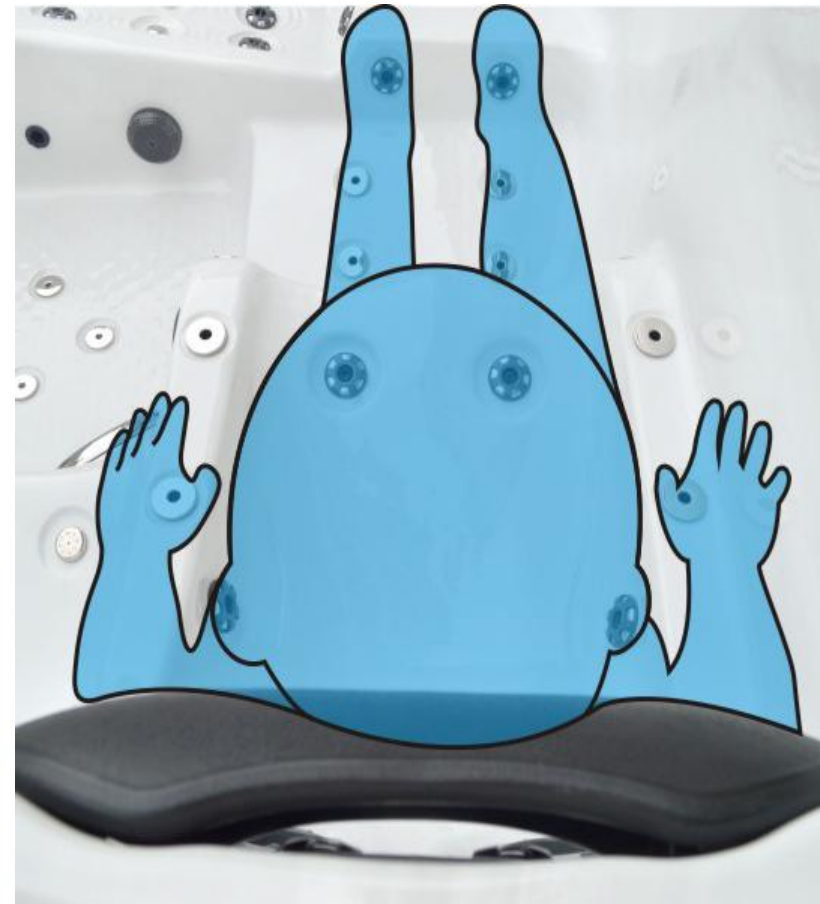

New Model

• • • • •

S603 Introduction

Size

01

Electric parts

02 Features

Hand massage

Hand massage ; hand massagers for two lounges.

Massage for Legs

Foot massage for each place , 8 powerful jets on the lounges.

Foot massage

Foot massages , on the spa base line , you can stand steady for foot massage.

Neck massage

Each pillow with two neck massage
jets

New soft pillow

- Hollow pillow, softer , more comfortable.
- Hollow pillow , Prevent deforming.
- Easy to install and uninstall.

Big jets

7.5" big jets , massage for foot and hand ; more powerful and more stronger.