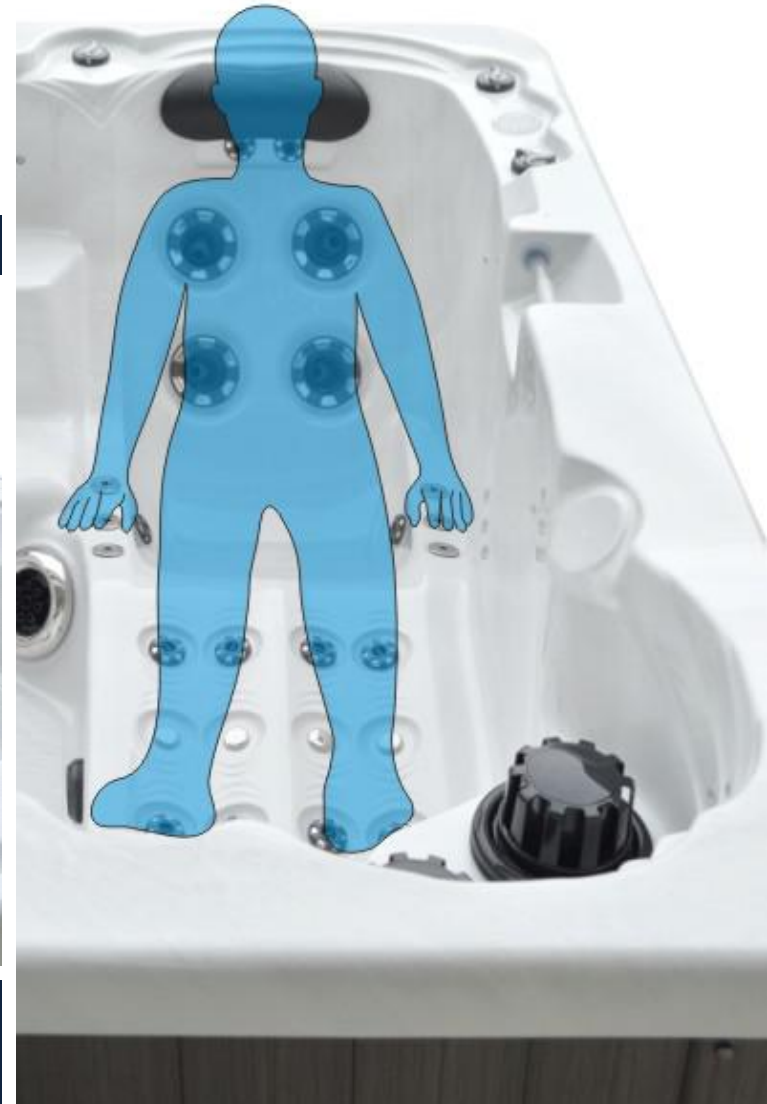

New Model

• • • • •

S603 Introduction

Size

01

Electric parts

02 Features

Hand massage

Hand massage ; hand massagers for two lounges.

Massage for Legs

Foot massage for each place , 8 powerful jets on the lounges.

Foot massage

Foot massages , on the spa base line , you can stand steady for foot massage.

Neck massage

Each pillow with two neck massage
jets

New soft pillow

- Hollow pillow, softer , more comfortable.
- Hollow pillow , Prevent deforming.
- Easy to install and uninstall.

Big jets

7.5" big jets , massage for foot and hand ; more powerful and more stronger.

Seats design

Width and depth , more suitable for European.

Inner step

Inner step inside the spa , convinient for people out or in , you can take it as a resting place.

Semi-lounger design

Semi-lounger like chair design, let you more comfortable.