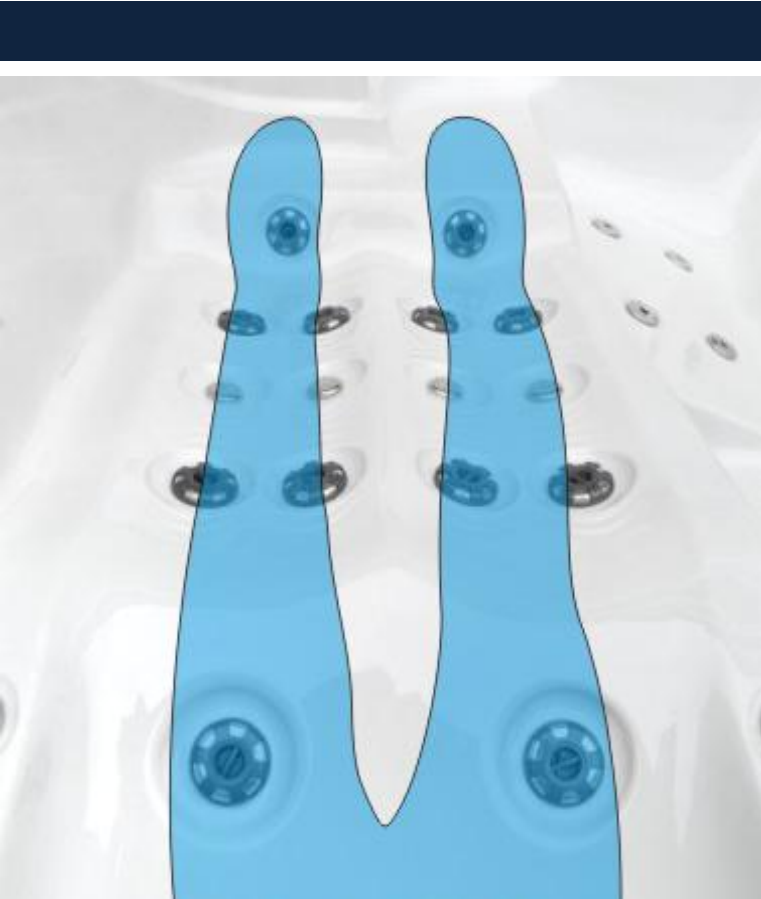

New Model

• • • • •

S603 Introduction

Size

01

Electric parts

02 Features

Hand massage

Hand massage ; hand massagers for two lounges.

Massage for Legs

Foot massage for each place , 8 powerful jets on the lounges.

Foot massage

Foot massages , on the spa base line , you can stand steady for foot massage.

Neck massage

Each pillow with two neck massage
jets

New soft pillow

- Hollow pillow, softer , more comfortable.
- Hollow pillow , Prevent deforming.
- Easy to install and uninstall.

Big jets

7.5" big jets , massage for foot and hand ; more powerful and more stronger.

Seats design

Width and depth , more suitable for European.

Inner step

Inner step inside the spa , convinient for people out or in , you can take it as a resting place.

Semi-lounger design

Semi-lounger like chair design, let you more comfortable.